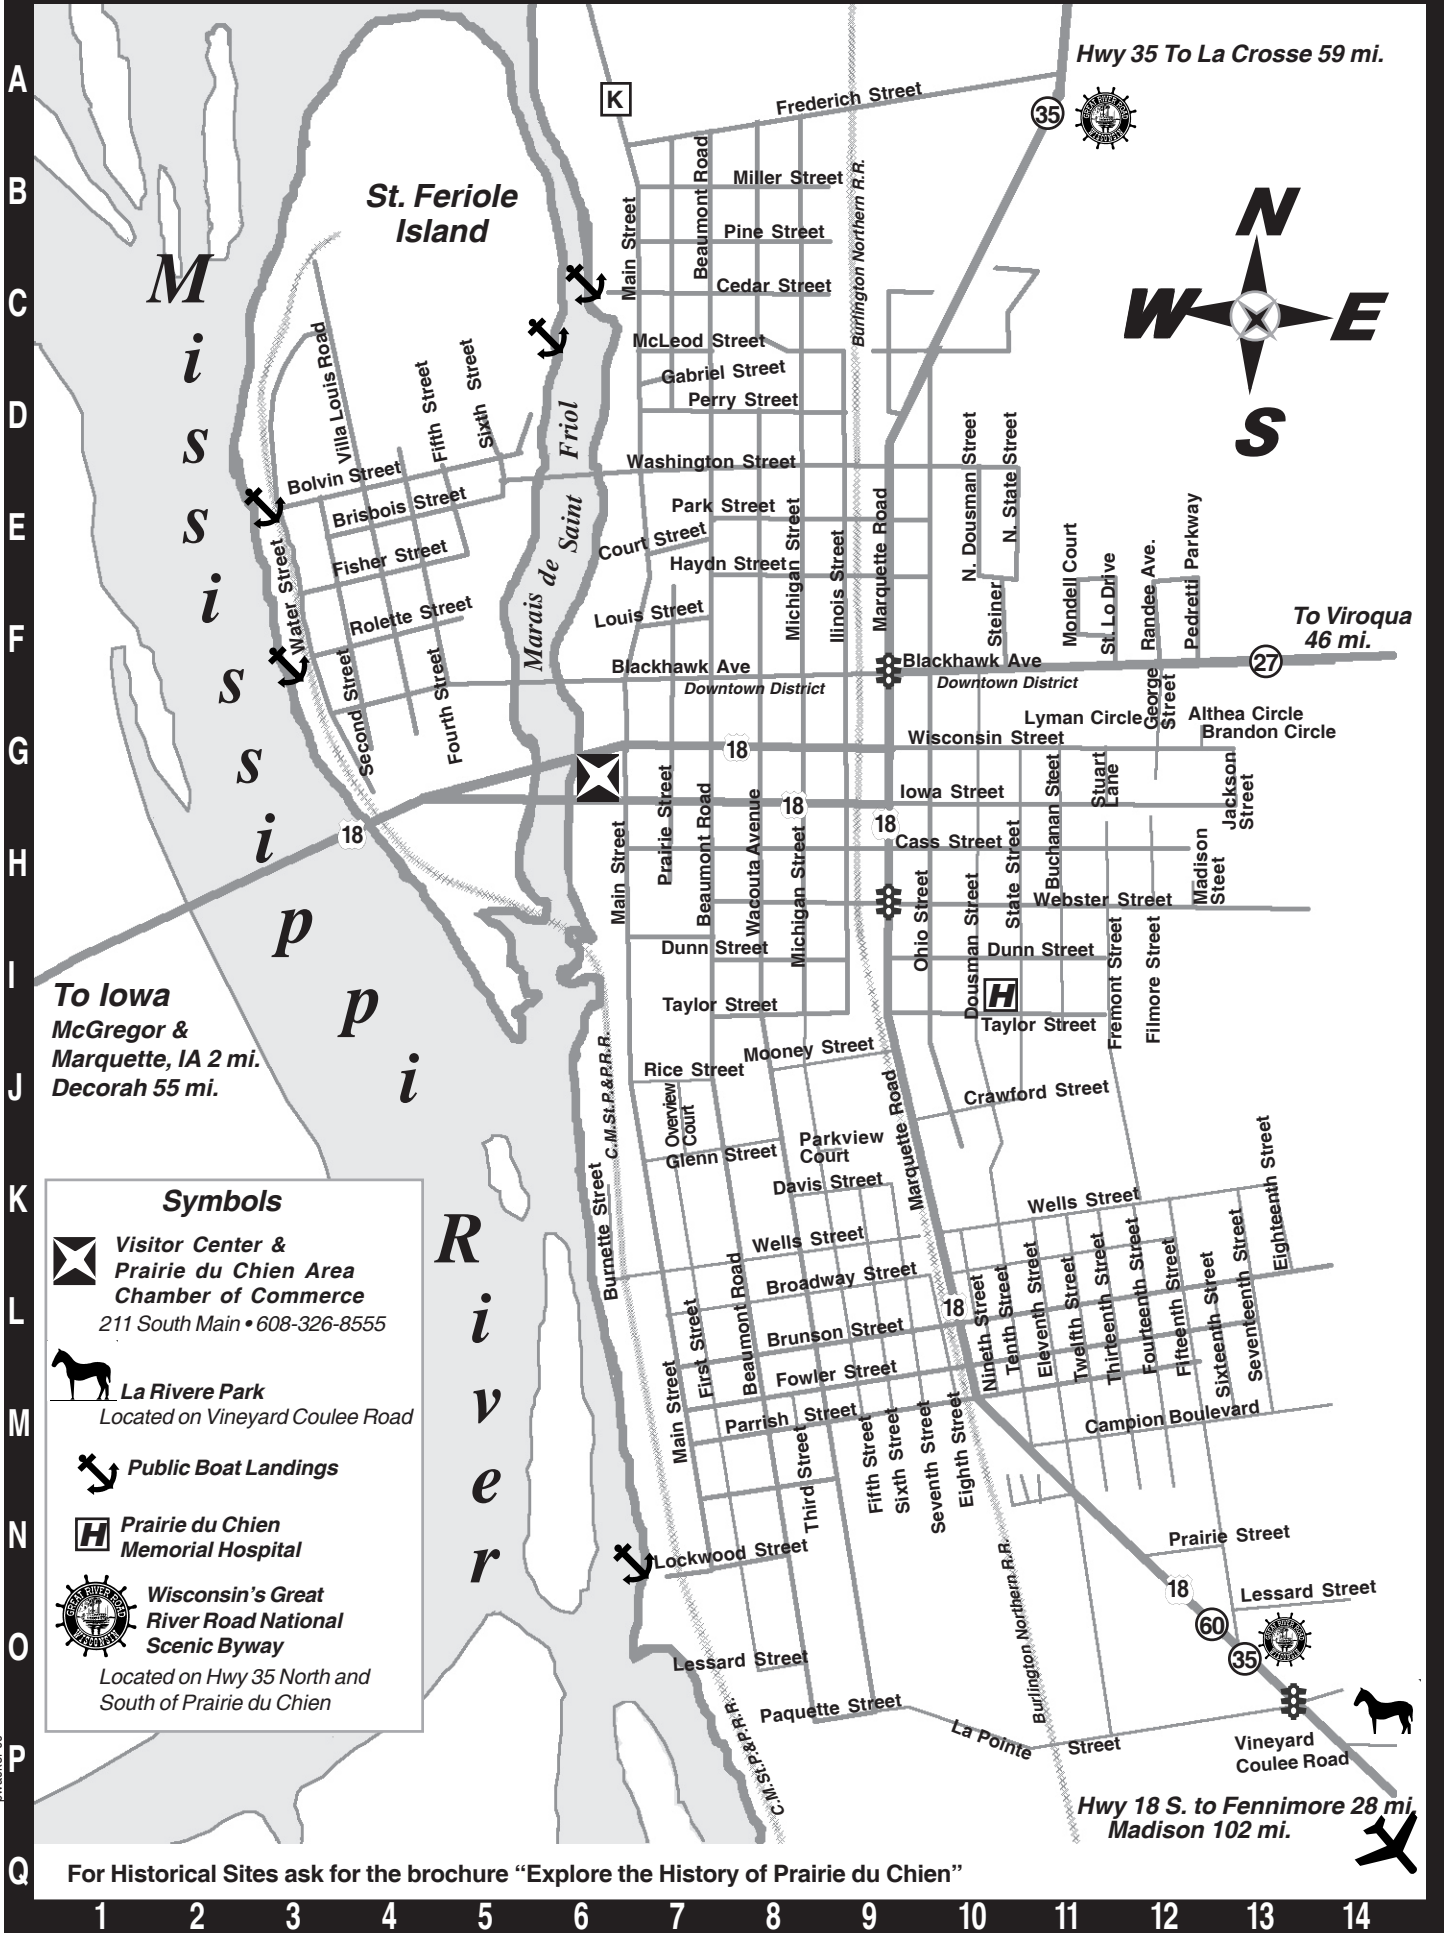

Prairie du Chien Area Guide Map

Courtesy of the Prairie du Chien Area Chamber of Commerce/Tourism Council 608-326-8555

For Historical Sites ask for the brochure "Explore the History of Prairie du Chien"

ATTRACTIONS

- **D4** Villa Louis Historic Site
  521 North Villa Louis Rd • (608) 326-2721
- **J8** Fort Crawford Museum
  717 South Beaumont Rd • (608) 326-6960
- **A11** Cabela's Retail Showroom
  Highway 35 N • (608) 326-7163
- **I1** Lady Luck Casino
  Port of Marquette, IA • (563) 873-3531
- **I1** Spook Cave and Campground
  13299 Spook Cave Rd/McGregor, IA • (563) 873-2144
- **I1** Effigy Mounds National Monument
  3 Miles North of Marquette, IA • (563) 873-3491
- **Q14** Kickapoo Indian Caverns
  Highway 60/Wauzeka, WI • (608) 875-7723

- **Q14** Wyalusing State Park 10 Miles South of Prairie du Chien • (608) 996-2261
- **I1** Pikes Peak State Park South of McGregor, IA • (563) 873-2341

INFORMATION YOU SHOULD KNOW

- **F7** Law Enforcement Center 220 North Beaumont Rd
  Sheriff: (608) 326-8414 Police: (608) 326-2421
- **F8** Prairie du Chien City Hall 214 East Blackhawk Ave • (608) 326-6406
- **I10** Prairie du Chien EMS/Rescue Squad 528 South State St • (608) 326-4441
- **F10** Prairie du Chien Fire Department 708 East Blackhawk Ave • (608) 326-8411
- **I11** Prairie du Chien Memorial Hospital 705 East Taylor St, ER (608) 357-2222
- **H8** Prairie du Chien Post Office 120 South Beaumont Rd • (608) 326-6914
- **H8** Prairie du Chien Public Library 125 South Wacouta Ave • (608) 326-6211
- **K12** Swimming Pool & Fort Fun Playground 1401 East Wells St • (608) 326-8071
- **O9** Hoffman Hall Sports Complex 600 South Wacouta Ave • (608) 326-2985