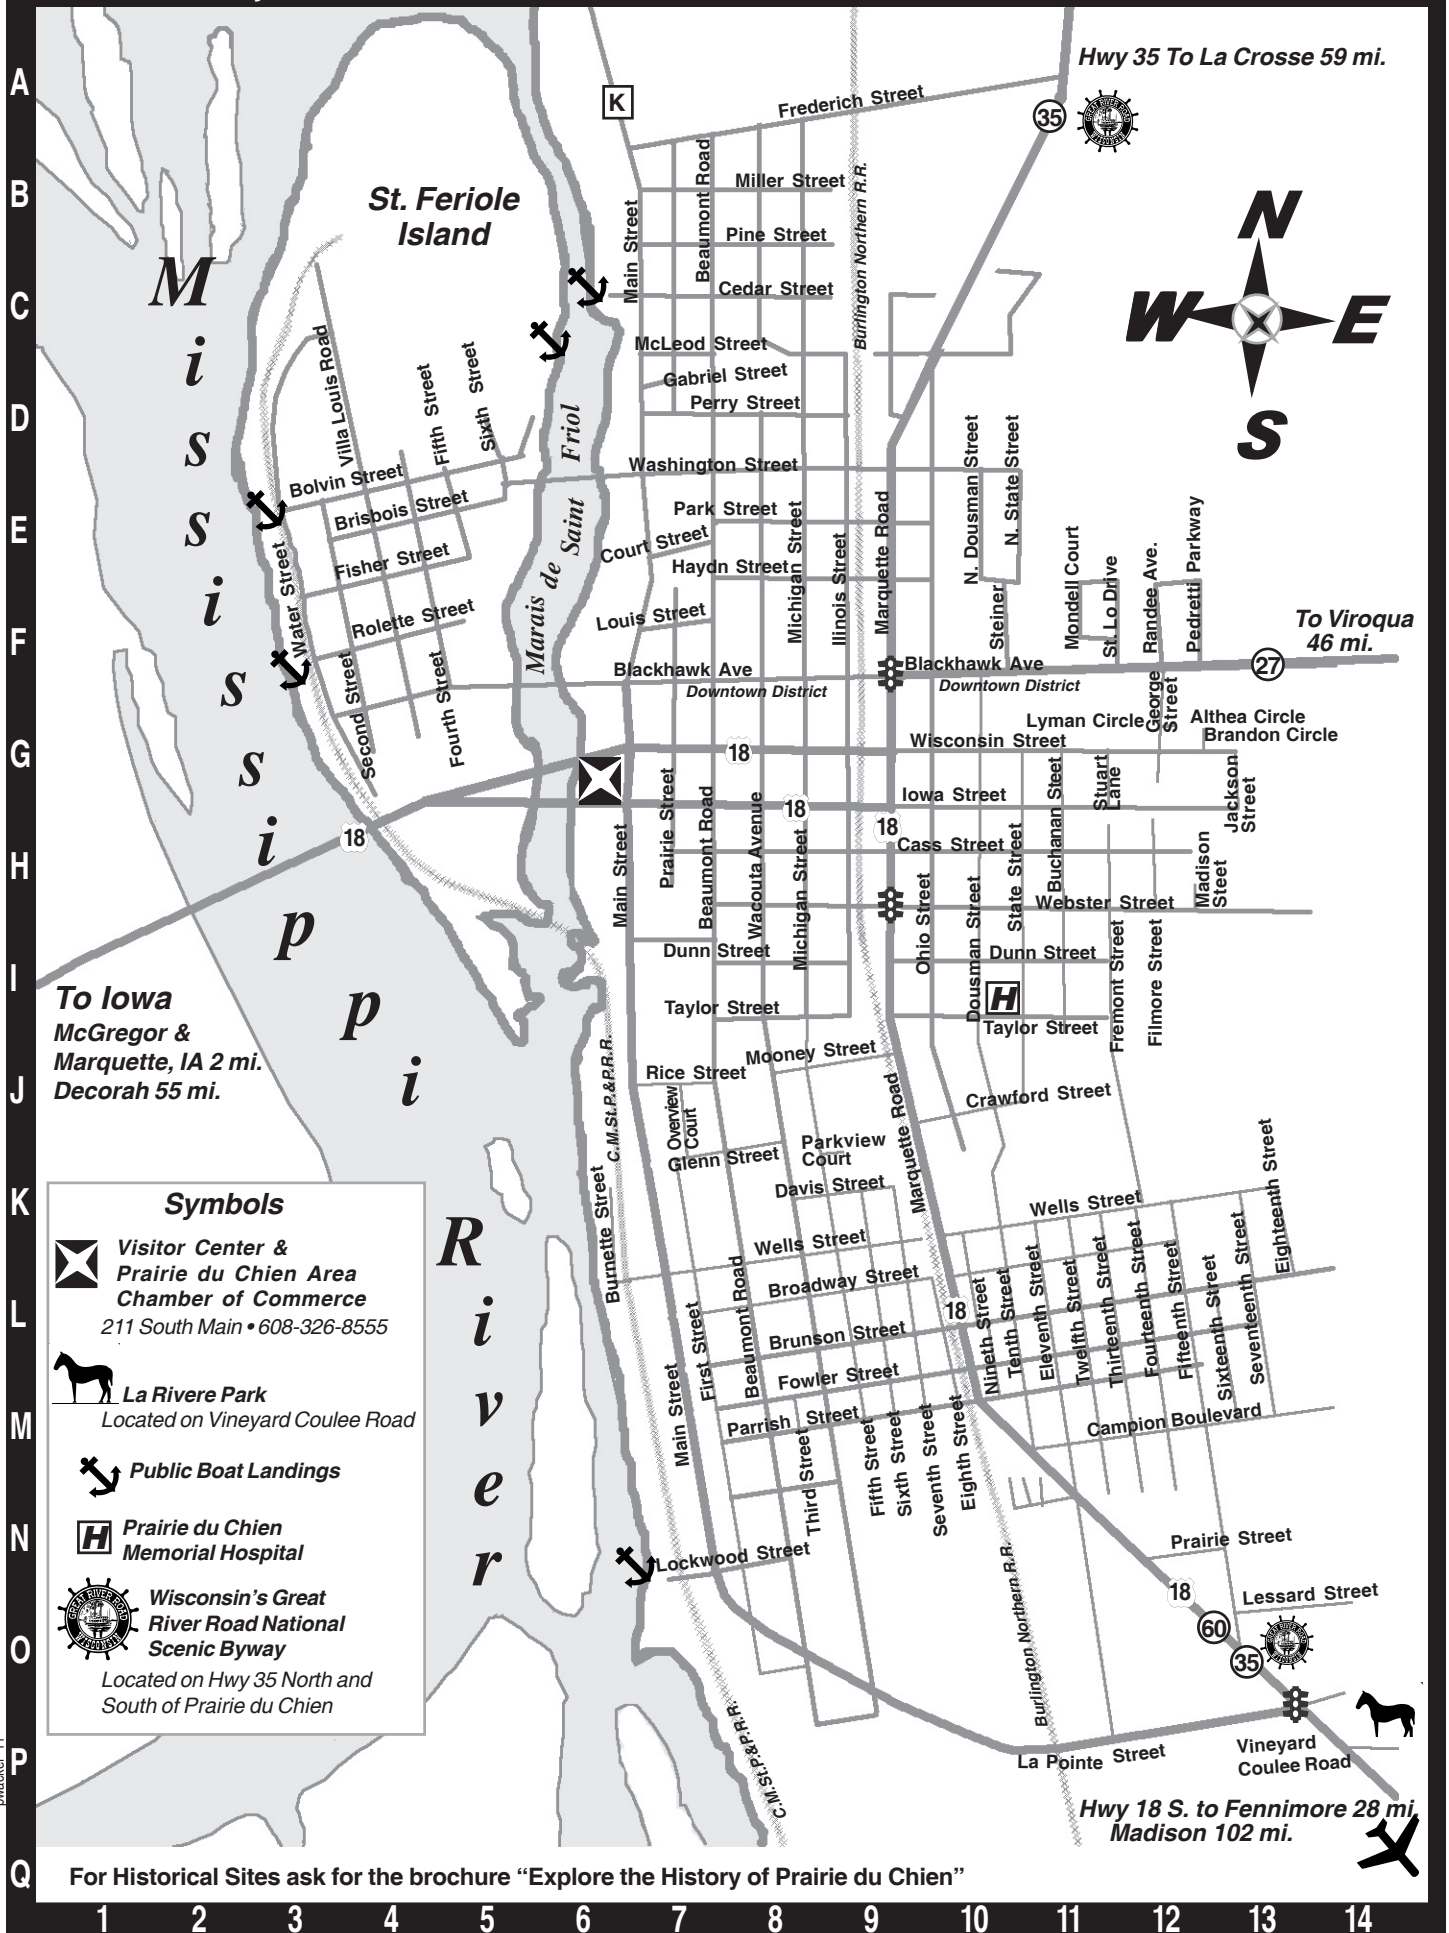

Prairie du Chien Area Guide Map

Courtesy of the Prairie du Chien Area Chamber of Commerce/Tourism Council 608-326-8555

Symbols

- Visitor Center & Prairie du Chien Area Chamber of Commerce
211 South Main • 608-326-8555
- La Rivere Park
Located on Vineyard Coulee Road
- Public Boat Landings
- Prairie du Chien Memorial Hospital
- Wisconsin's Great River Road National Scenic Byway
Located on Hwy 35 North and South of Prairie du Chien

For Historical Sites ask for the brochure "Explore the History of Prairie du Chien"

ATTRACTIONS

- D4** Villa Louis Historic Site 521 North Villa Louis Rd • (608) 326-2721
- J8** Fort Crawford Museum 717 South Beaumont Rd • (608) 326-6960
- A11** Cabela's Retail Showroom
Highway 35 N • (608) 326-7163
- I1** Lady Luck Casino
Port of Marquette, IA • (563) 873-3531
- I1** Spook Cave and Campground
13299 Spook Cave Rd/McGregor, IA • (563) 873-2144
- I1** Effigy Mounds National Monument
3 Miles North of Marquette, IA • (563) 873-3491
- Q14** Wyalusing State Park
10 Miles South of Prairie du Chien • (608) 996-2261
- I1** Pikes Peak State Park
South of McGregor, IA • (563) 873-2341